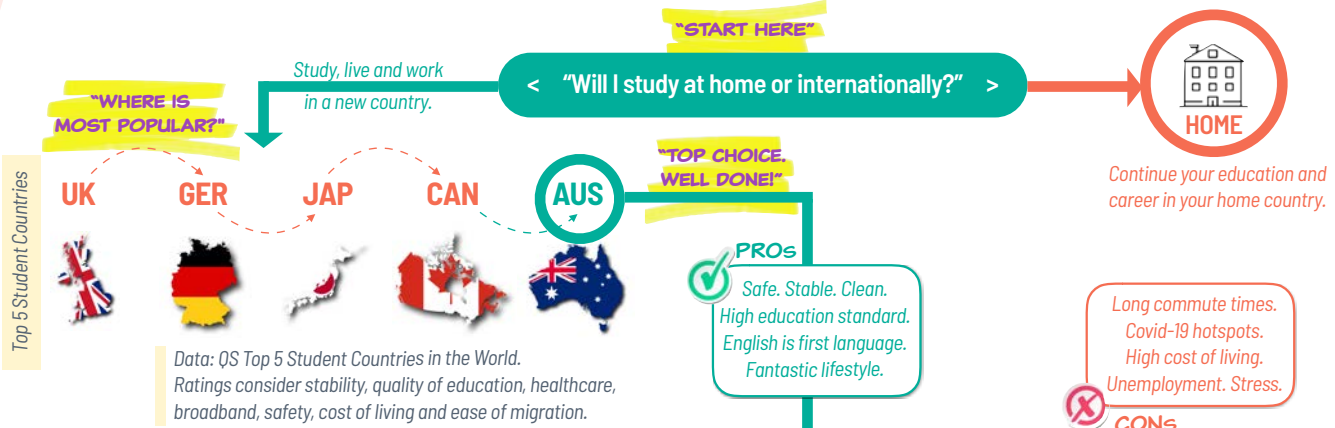

QUESTIONS

TO HELP CHOOSE AN EDUCATION PROVIDER

"Which Regional city?"

#1 = green circle. #2 & #3 = yellow.

Data: Insider Guides, QS Top Student Cities

	Perth	Darwin	Adelaide	Hobart	Geelong	Newcastle	Lake Macquarie	Illawarra	Wollongong	Sunshine Coast	Canberra	Gold Coast
Population	1990k	132k	1308k	206k	263k	450k	197k	293k	305k	347k	418k	699k
Jobs growth forecast	6%	6%	6%	7%	8%	12%	11%	8%	8%	12%	6%	14%
Unemployment level	8.3%	4.6%	7.9%	6.0%	3.7%	6.4%	6.4%	6.3%	6.2%	5.9%	4.6%	5.5%
Safety	65%	54%	68%	74%	63%	64%	64%	62%	62%	72%	85%	76%
Health services	68%	53%	81%	51%	79%	74%	74%	72%	72%	79%	82%	86%
Cost of living (month)	\$2995	\$3150	\$2806	\$2892	\$3872	\$3206	\$2450	\$2980	\$3053	\$2506	\$3331	\$2589
Ease of travel	62%	60%	58%	52%	58%	61%	59%	57%	58%	58%	81%	78%

Canberra and Gold Coast rank in the Top 3 for more criteria than all other regional cities in Australia. These are the best destinations for international students for safety, lifestyle, value and jobs growth.