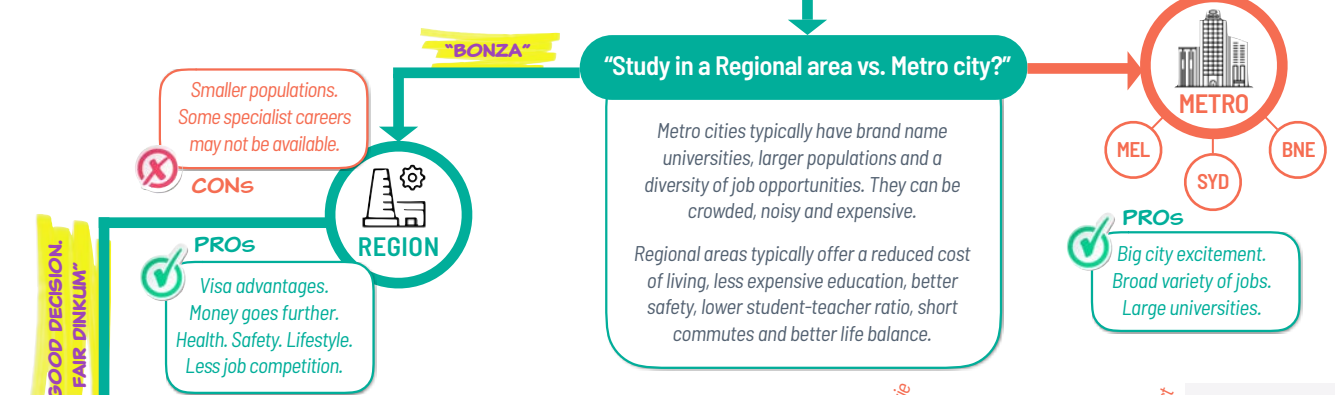

QUESTIONS

TO HELP CHOOSE AN EDUCATION PROVIDER

"Which Regional city?"

#1 = green circle. #2 & #3 = yellow.

Data: Insider Guides, QS Top Student Cities

	Perth	Darwin	Adelaide	Hobart	Geelong	Newcastle	Lake Macquarie	Illawarra	Wollongong	Sunshine Coast	Canberra	Gold Coast
Population	1990k	132k	1308k	206k	263k	450k	197k	293k	305k	347k	418k	699k
Jobs growth forecast	6%	6%	6%	7%	8%	12%	11%	8%	8%	12%	6%	14%
Unemployment level	8.3%	4.6%	7.9%	6.0%	3.7%	6.4%	6.4%	6.3%	6.2%	5.9%	4.6%	5.5%
Safety	65%	54%	68%	74%	63%	64%	64%	62%	62%	72%	85%	76%
Health services	68%	53%	81%	51%	79%	74%	74%	72%	72%	79%	82%	86%
Cost of living (month)	\$2995	\$3150	\$2806	\$2892	\$3872	\$3206	\$2450	\$2980	\$3053	\$2506	\$3331	\$2589
Ease of travel	62%	60%	58%	52%	58%	61%	59%	57%	58%	58%	81%	78%

Canberra and Gold Coast rank in the Top 3 for more criteria than all other regional cities in Australia. These are the best destinations for international students for safety, lifestyle, value and jobs growth.