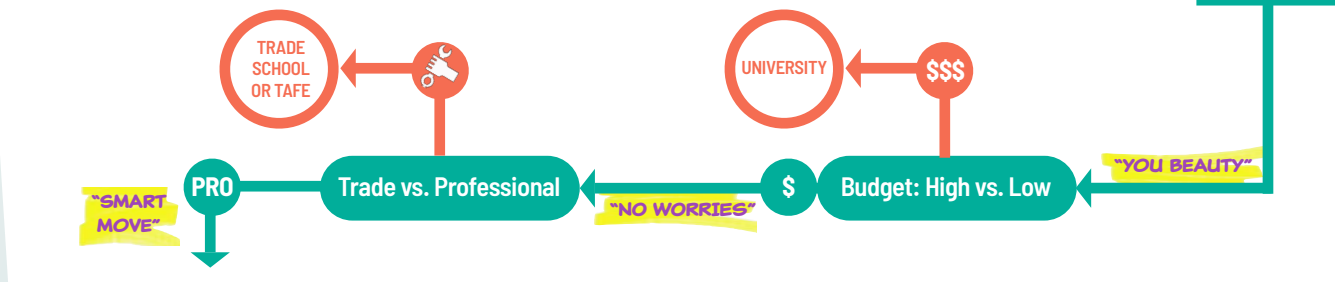

Canberra and Gold Coast rank in the Top 3 for more criteria than all other regional cities in Australia. These are the best destinations for international students for safety, lifestyle, value and jobs growth.